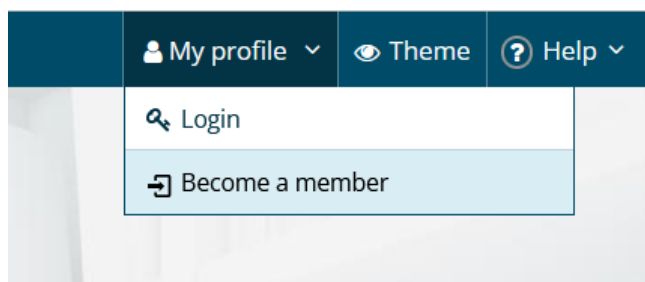

2. Show My Profile button and select »Become a member« in the dropdown menu.

3. Enter »VUSLJ - Fakulteta za upravo« and select this option. Confirm with the »Continue« button.

Library sign up

VUSLJ - Fakulteta za upravo, Ljubljana
You can choose among the libraries that provide this service.

[Continue](#)

4. Follow the instructions for online registration:

Library sign up - Univerza v Ljubljani, Fakulteta za upravo

[Library Rules](#)

All the data is mandatory.

Registration with a digital identity

Students that have a digital identity can register in their university's library online.

The registration includes the following MANDATORY steps:

1. **1. Login with a digital identity**
   After clicking the ArnesAAI button and successfully identifying, the display shows the student data (name, surname, e-mail and the student card number).
2. **2. Setting a password for the *My library* service**
   Enter the password for the *My library* service for the library, in which you are registering online.
3. **3. Accepting the terms of use**
   After the registration is completed successfully, the display shows your data and the library membership card number, which can also be used for the *My library* service along with the student card number. The *My COBISS Profile* is also created during the registration.
   You can continue to search the catalogue of libraries or register in the *My COBISS Profile*. If you select the option ArnesAAI for registering in the *My COBISS Profile*, the option *My Libraries* shows all libraries, where you are registered as a student.
   If the registration was not successful, contact the library.

1. Login with a digital identity

ArnesAAI

You can register only based on the Arnes AAI identity.

2. Set password for the *My library* service

You must log in with a digital identity before you can register in the library.